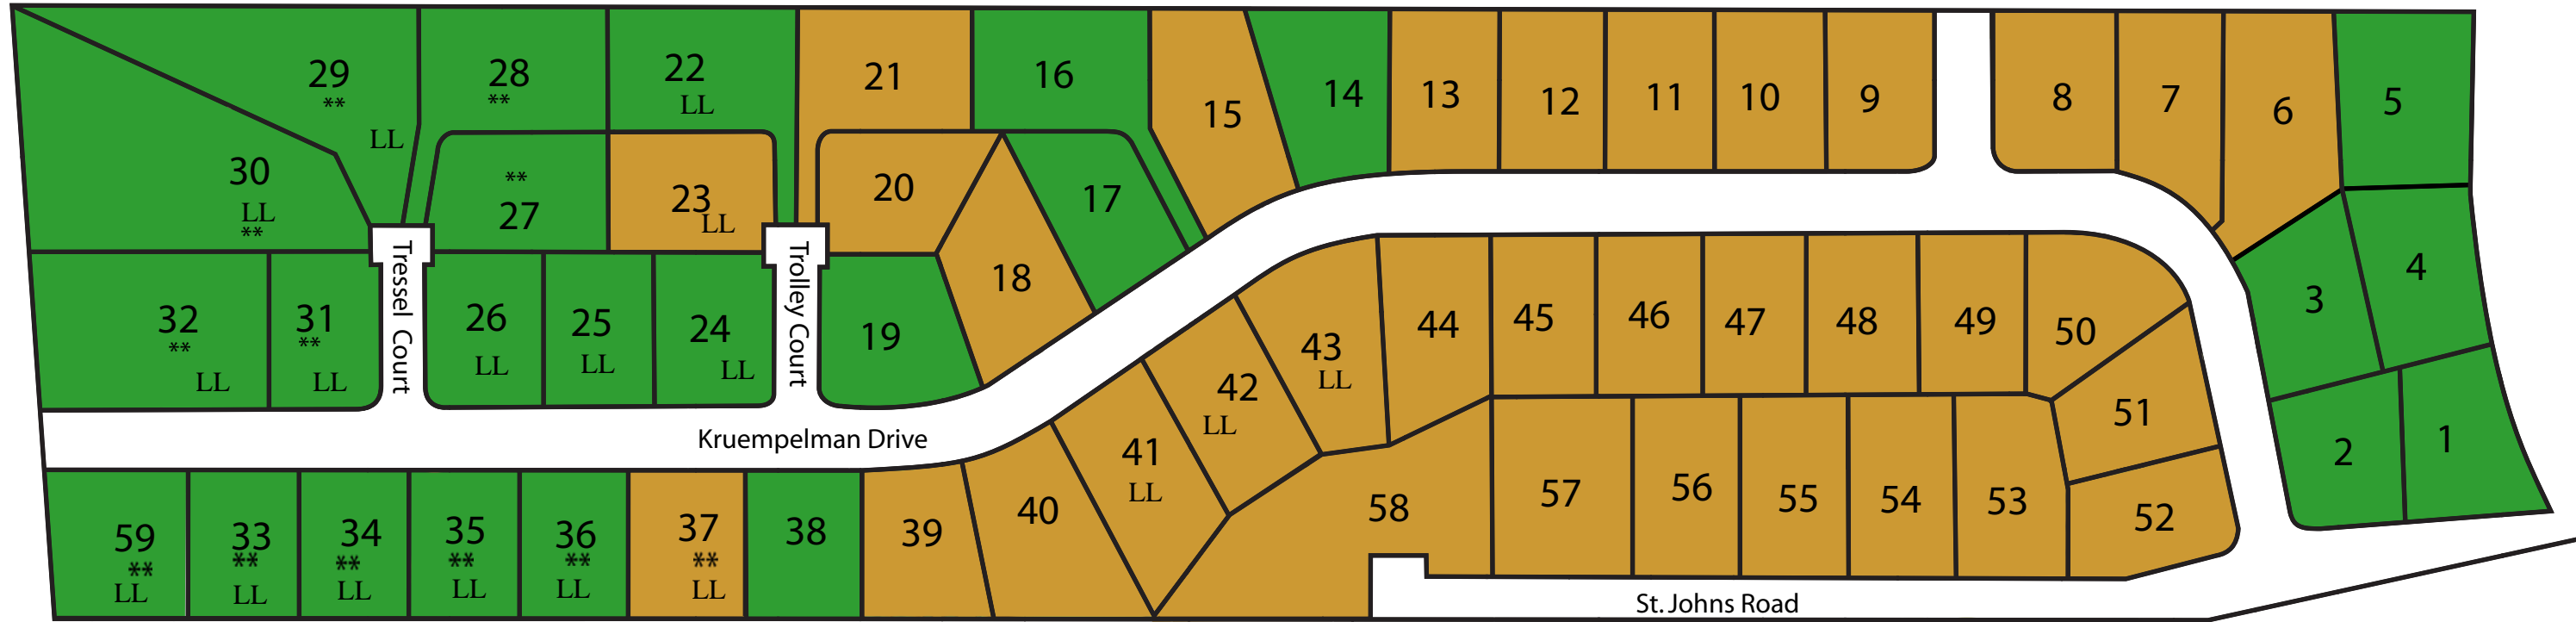

Olde Fort Mitchell Subdivision

- Available
- Sold

Sales Map
 Olde Fort Mitchell
 Subdivision
 Ft. Mitchell, Kenton County, Kentucky
 Sept 19, 2008
 Call Jeffrey Keeney
 859-240-1302
 Lots Starting at \$185,000