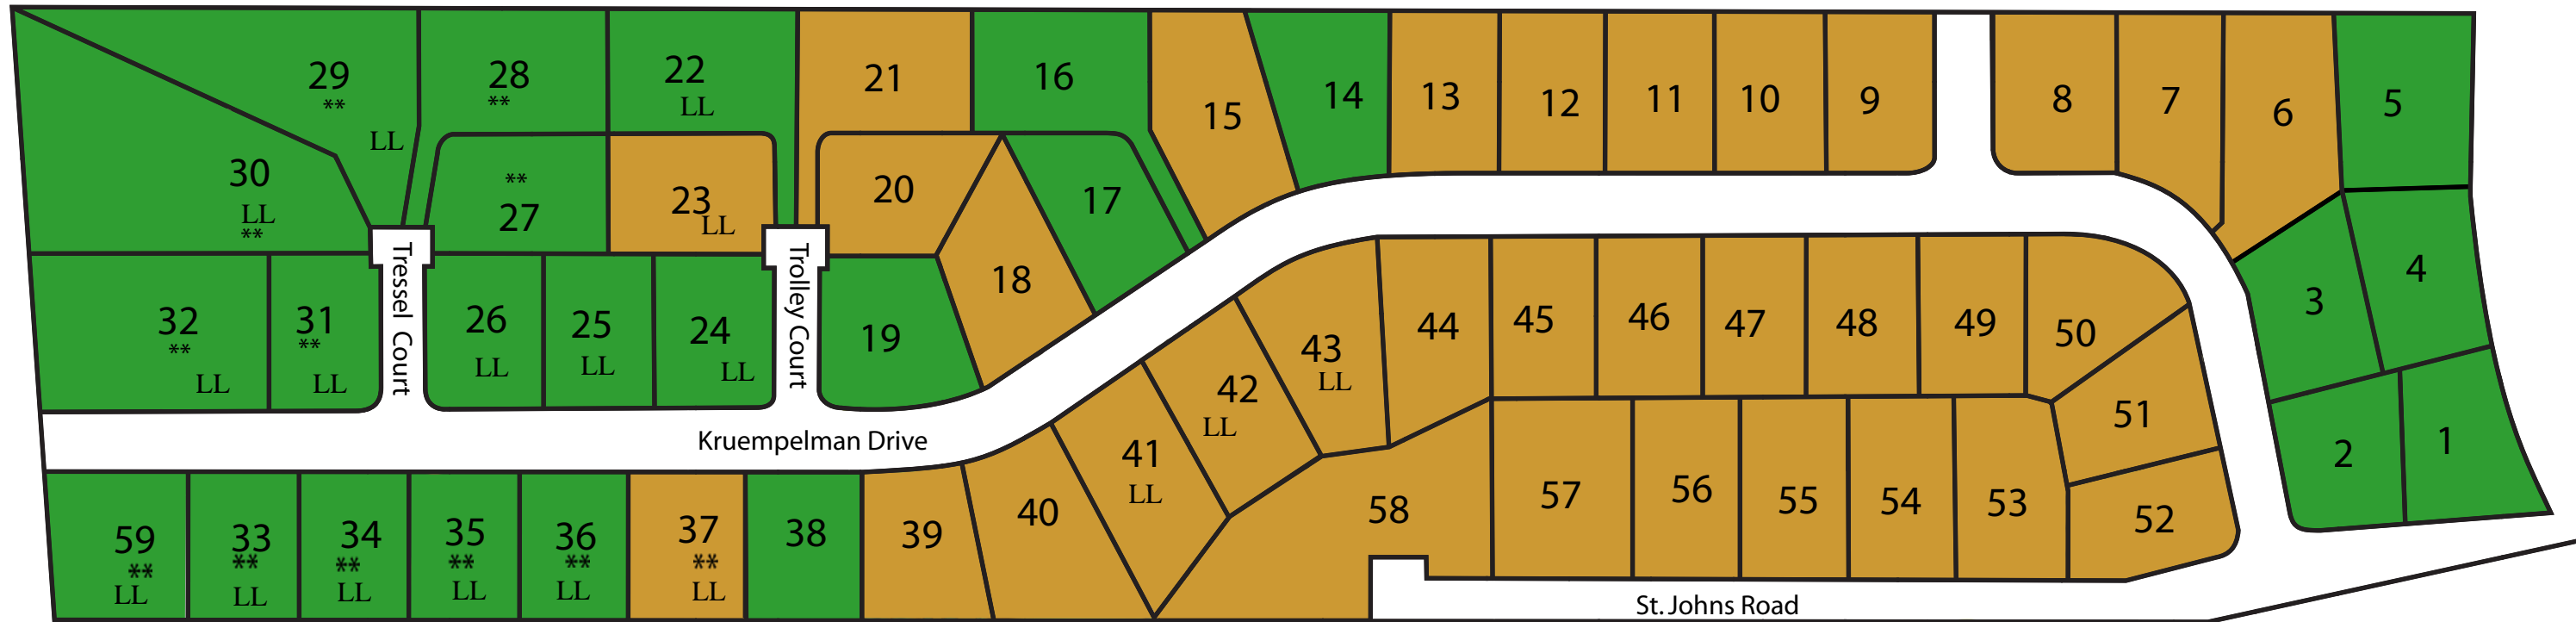

Olde Fort Mitchell Subdivision

- Available
- Sold

Sales Map
Olde Fort Mitchell
Subdivision
Ft. Mitchell, Kenton County, Kentucky
Sept 19, 2008
Call Jeffrey Keeney
859-240-1302
Lots Starting at \$185,000